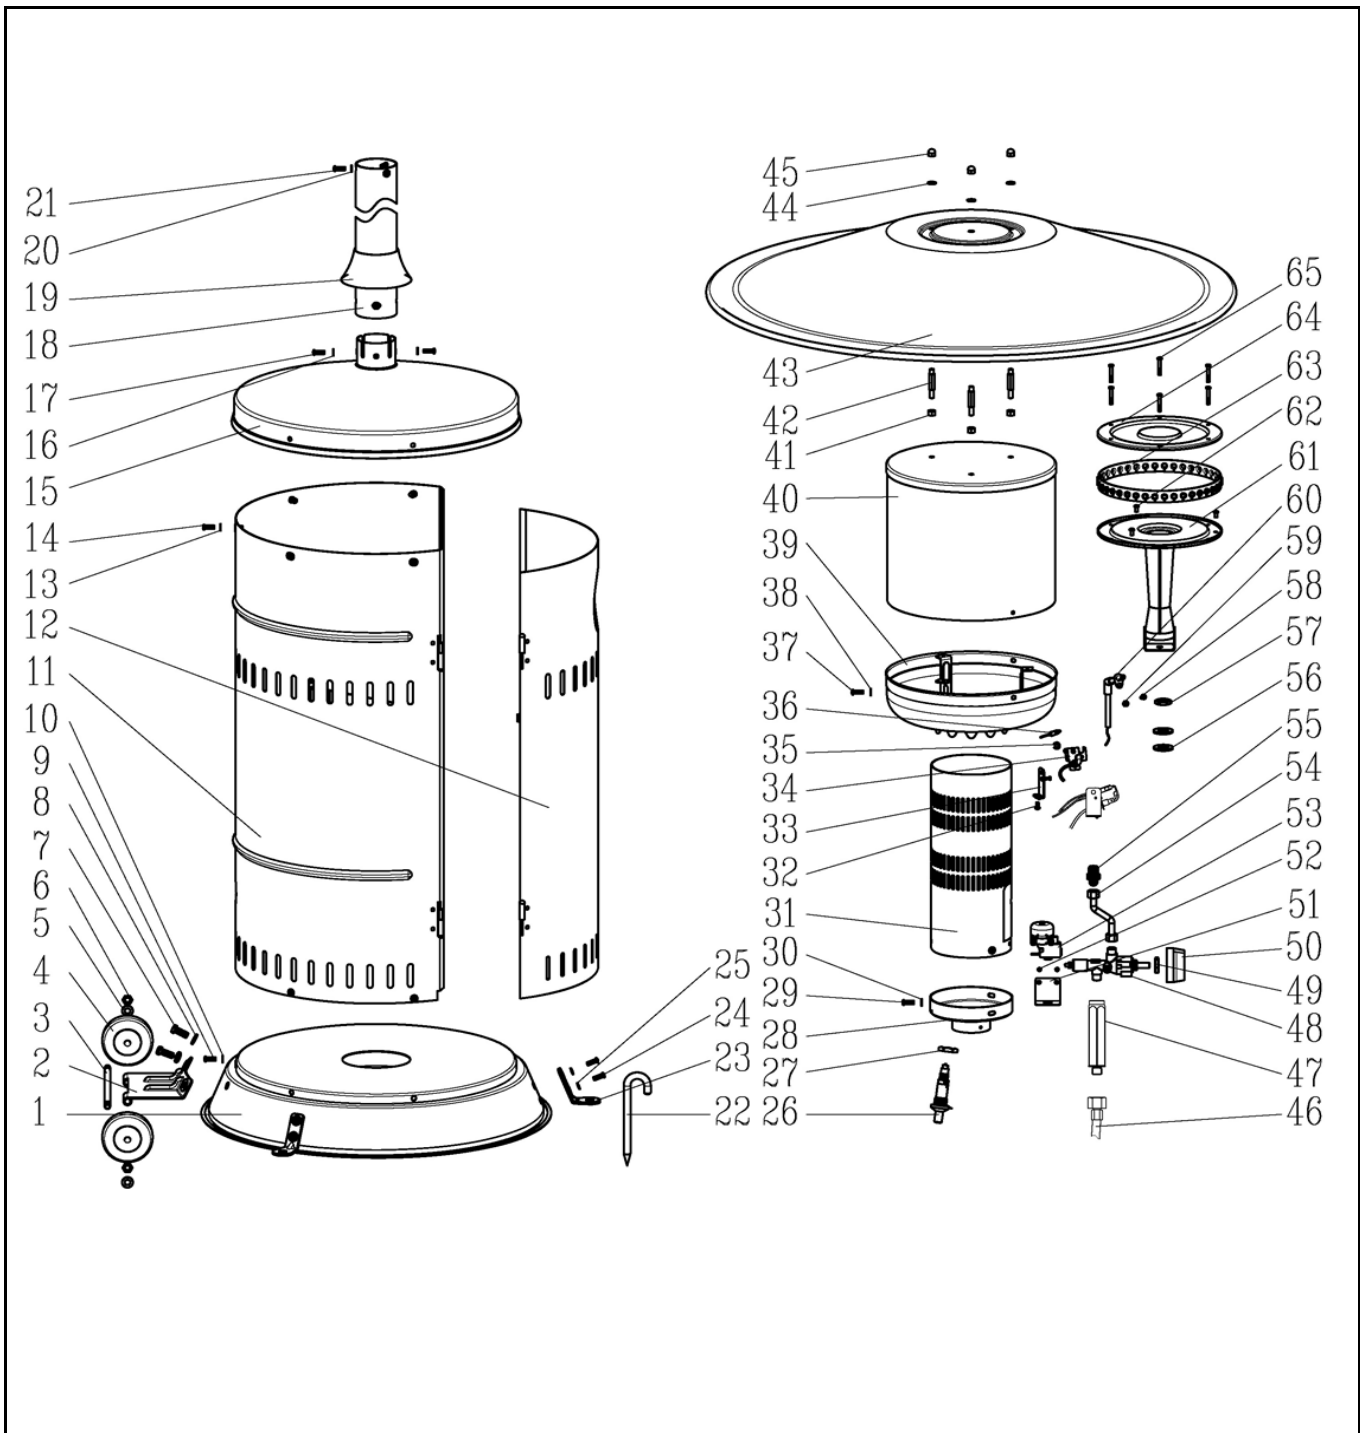

Drawing

HENDI FOOD SERVICE EQUIPMENT Hendi B.V. Steenoven 21 3911 TX Rhenen The Netherlands	Batch #	Appliance part#
	0000000	272602
	Description	
	Patio Heater	

Date	18-01-2016	Revision #	Revision version
Revision	First bill of materials (BOM)